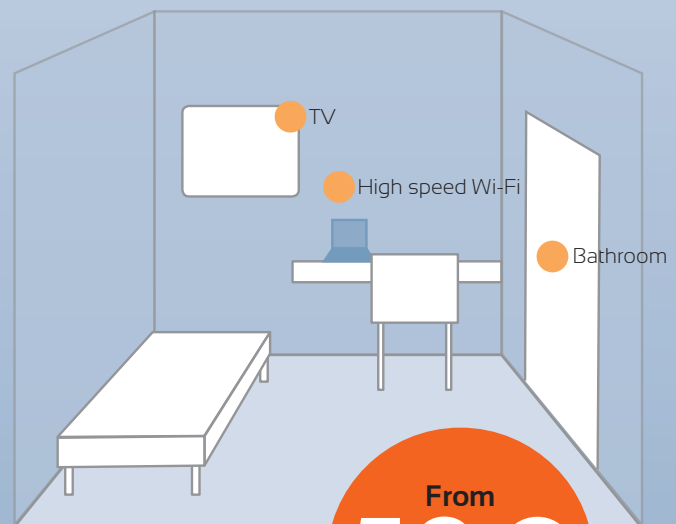

## THE PRICE INCLUDES:

- Single en-suite rooms with TV
- High speed Wi-Fi in the room
- Three meals a day
- Cleaning of the room and bathroom twice a week
- A change of linen and towels twice a week
- Washing of work and personal clothes as needed