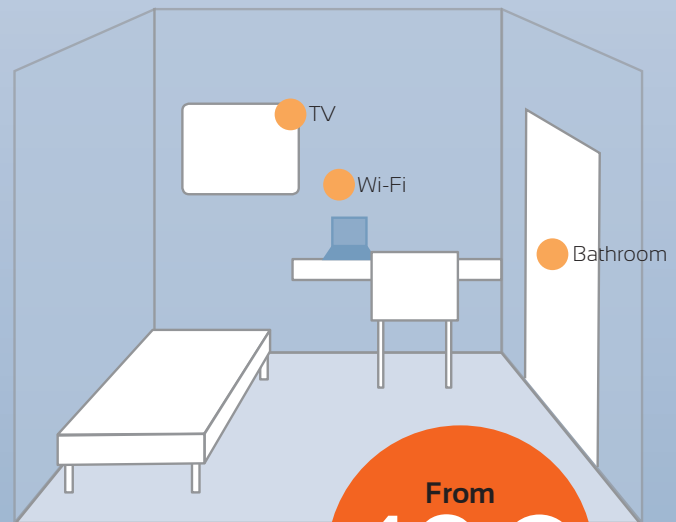

SITE FACILITY VALUE

THE PRICE INCLUDES:

- Single en-suite rooms with TV
- Wi-Fi in the room
- Three meals a day
- Cleaning of the room and bathroom once a week
- A change of linen and towels once a week
- Washing of work clothes as needed